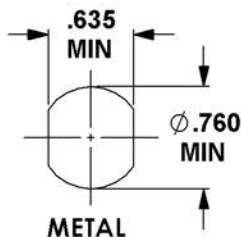

## C8052 CAM LOCK

- 5 DISC TUMBLER
- 5/8" CYLINDER
- 11/32" CAM OFFSET

### CYLINDER MOUNTING HOLES

NOTE: DO NOT USE SPUR WASHER WITH METAL DOOR OR DRAWER