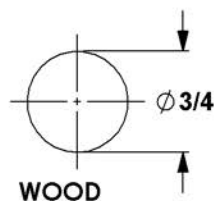

NOTE: DO NOT USE SPUR WASHER WITH METAL DOOR OR DRAWER