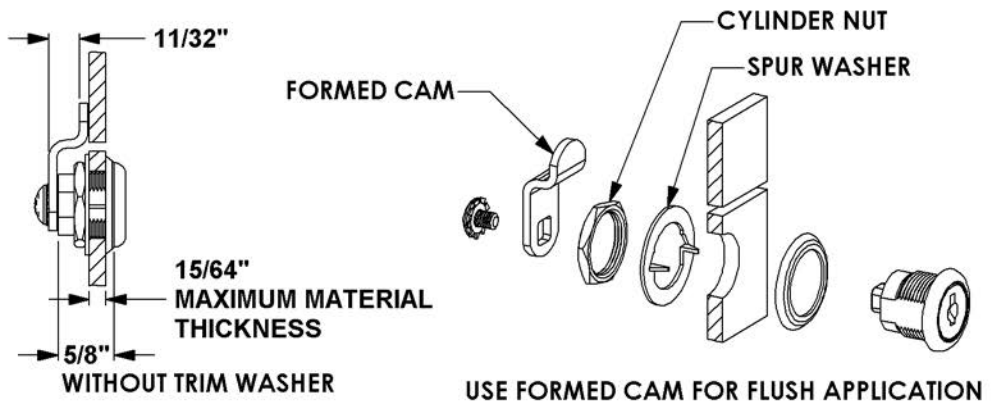

## C8052 CAM LOCK

- 5 DISC TUMBLER
- 5/8" CYLINDER
- 11/32" CAM OFFSET

### CYLINDER MOUNTING HOLES

NOTE: DO NOT USE SPUR WASHER WITH METAL DOOR OR DRAWER