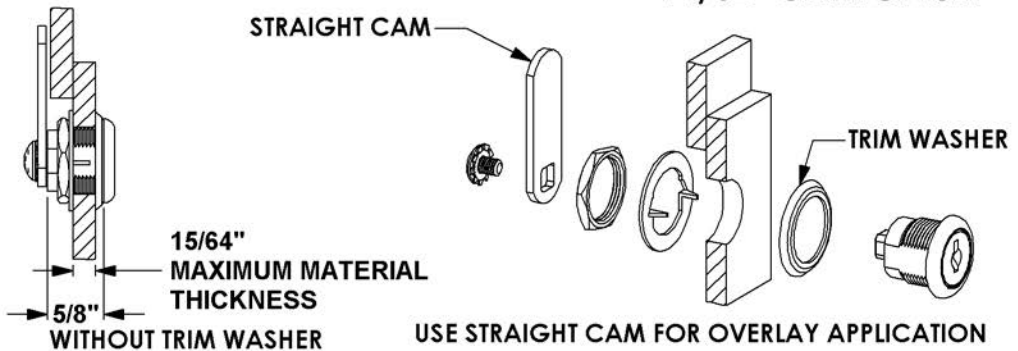

## C8052 CAM LOCK

- 5 DISC TUMBLER
- 5/8" CYLINDER
- 11/32" CAM OFFSET

### CYLINDER MOUNTING HOLES

NOTE: DO NOT USE SPUR WASHER WITH METAL DOOR OR DRAWER